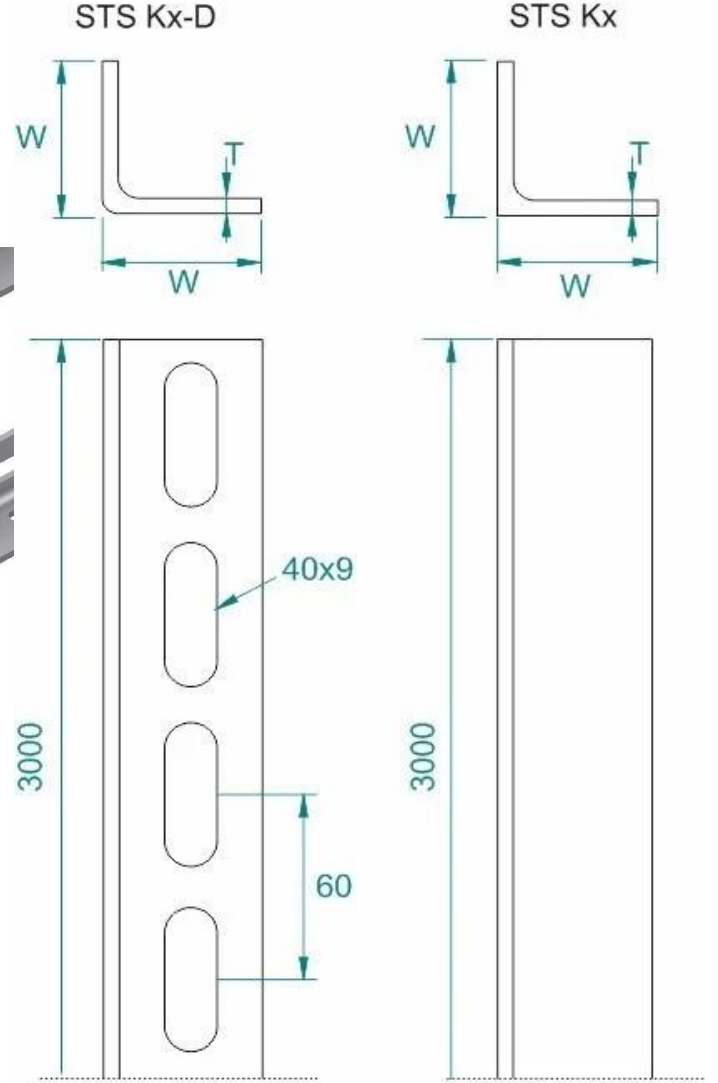

L Profiller STS-K4-K5-K4D-K5D

• Ölçüler mm. dir. - Dimensions in mm.

 Sıcak Daldırma Galvaniz - Hot Dip Galvanized

 Pregalvaniz - Pregalvanized

Ürün Kodu Product Code	W mm	T mm	 Kg ad/pce.	 Kg ad/pce.
STS K4	40	4,0	2,418	2,565
STS K4-D	40	4,0	2,104	2,180
STS K5	50	5,0	3,918	3,996
STS K5-D	50	5,0	3,319	3,397

Yüzey Koruma

Sıcak Daldırma Galvaniz TS 914
Elektrostatik Toz Boya

Surface Protection

Hot Dip Galvanized. ISO EN 1461
Electrostatic Spray Painting